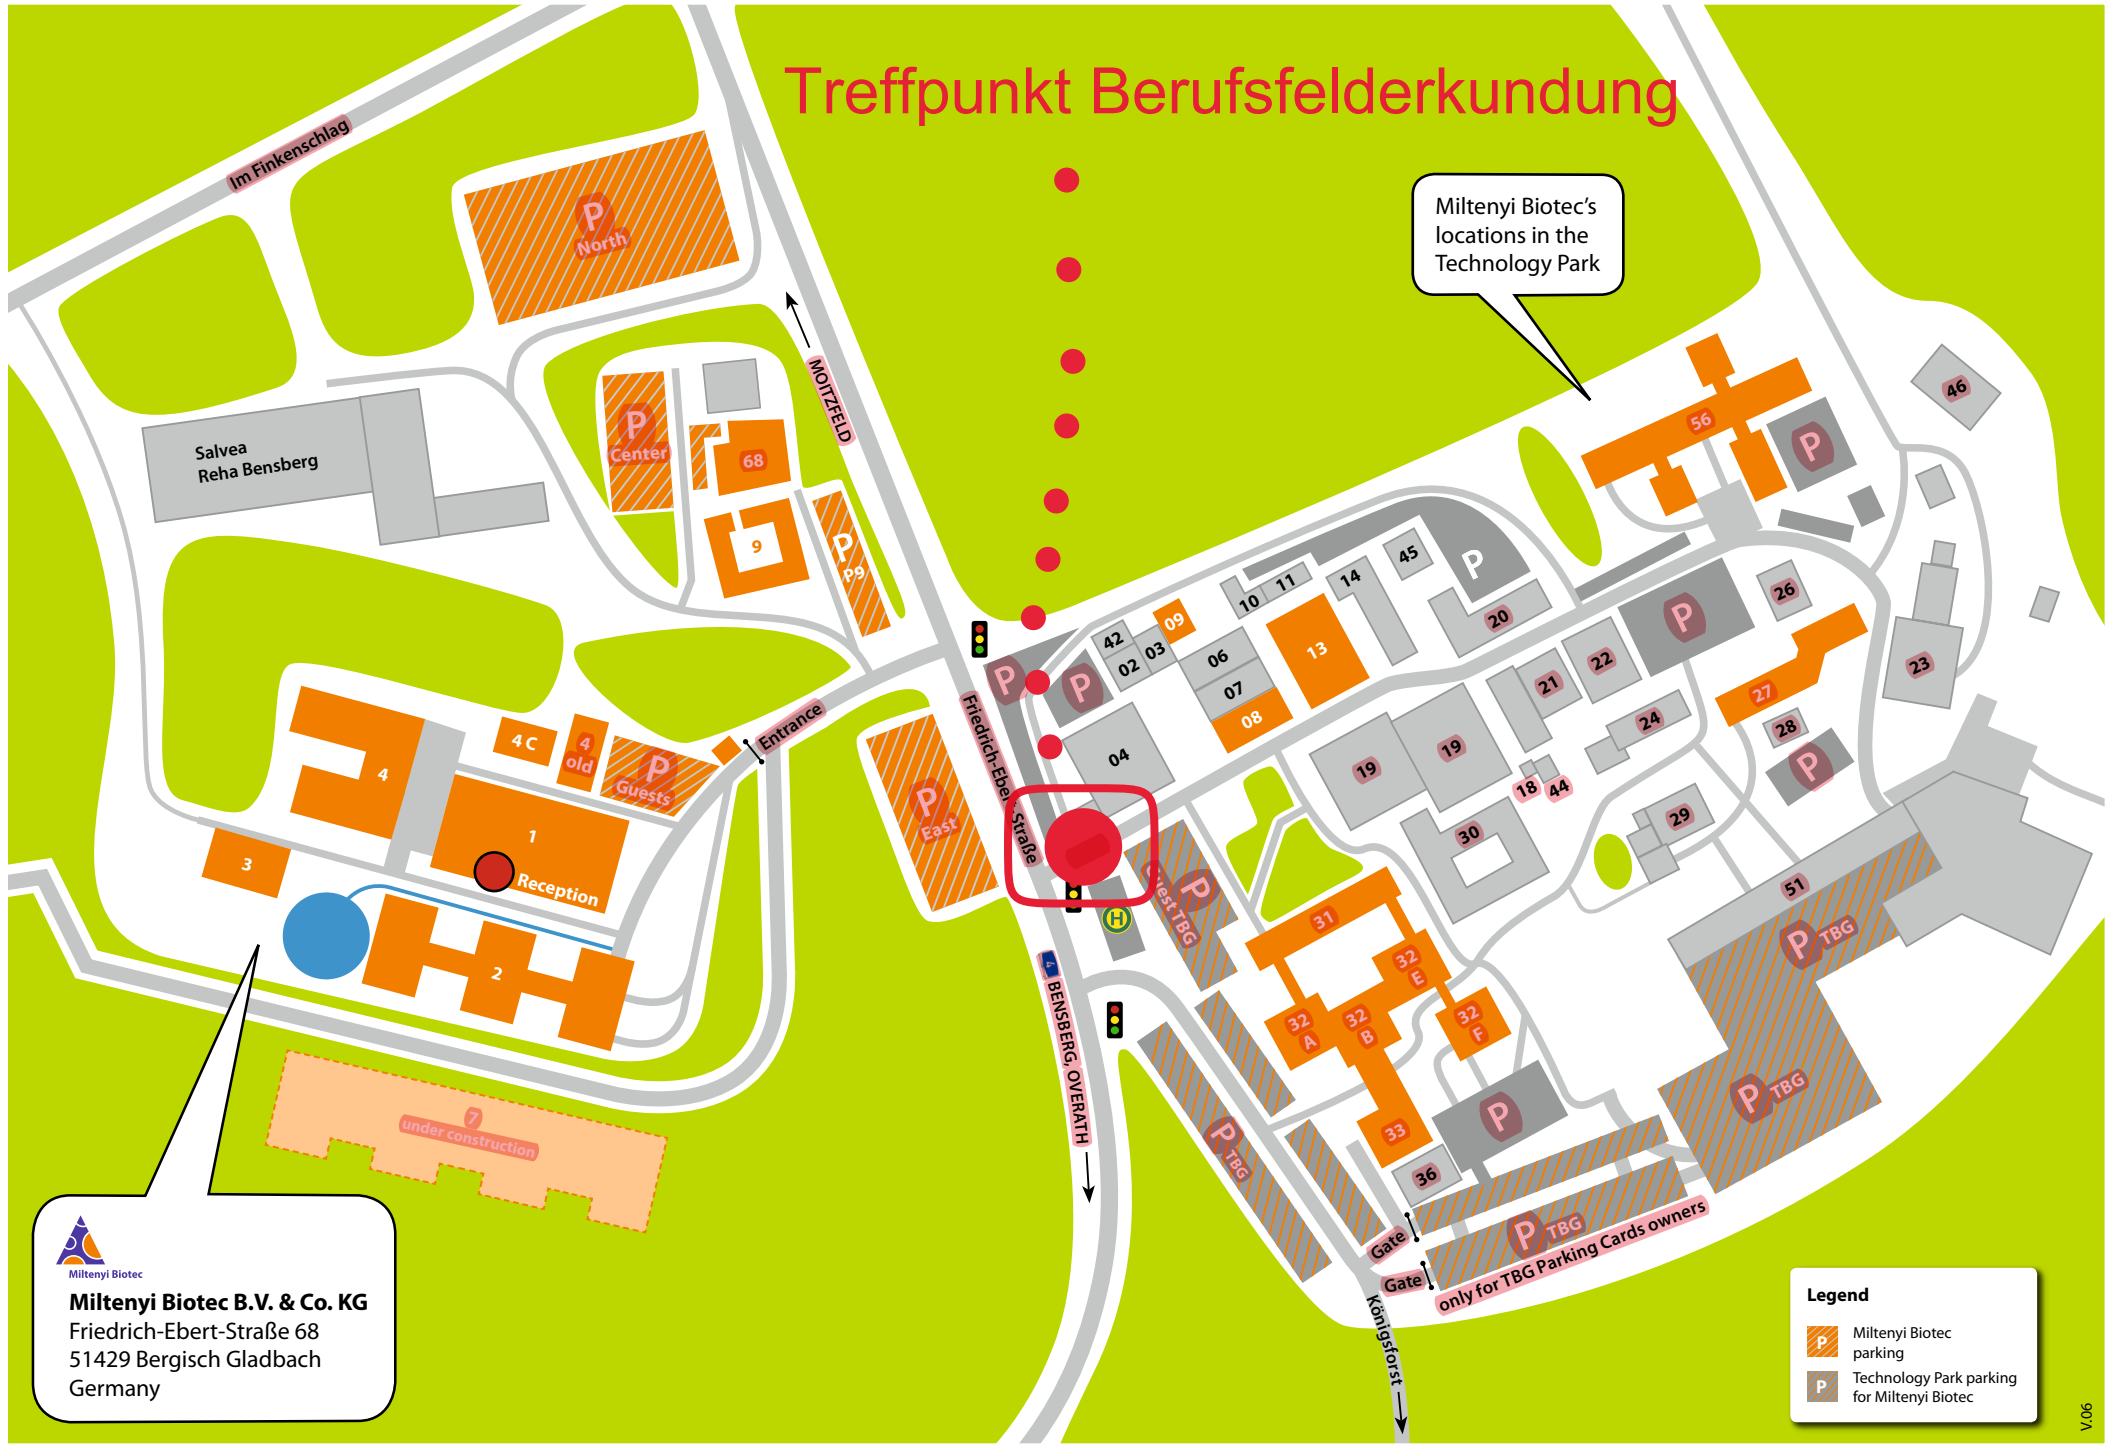

Treffpunkt Berufsfelderkundung

Miltenyi Biotec's locations in the Technology Park

Miltenyi Biotec B.V. & Co. KG
 Friedrich-Ebert-Straße 68
 51429 Bergisch Gladbach
 Germany

Legend

-  Miltenyi Biotec parking
-  Technology Park parking for Miltenyi Biotec